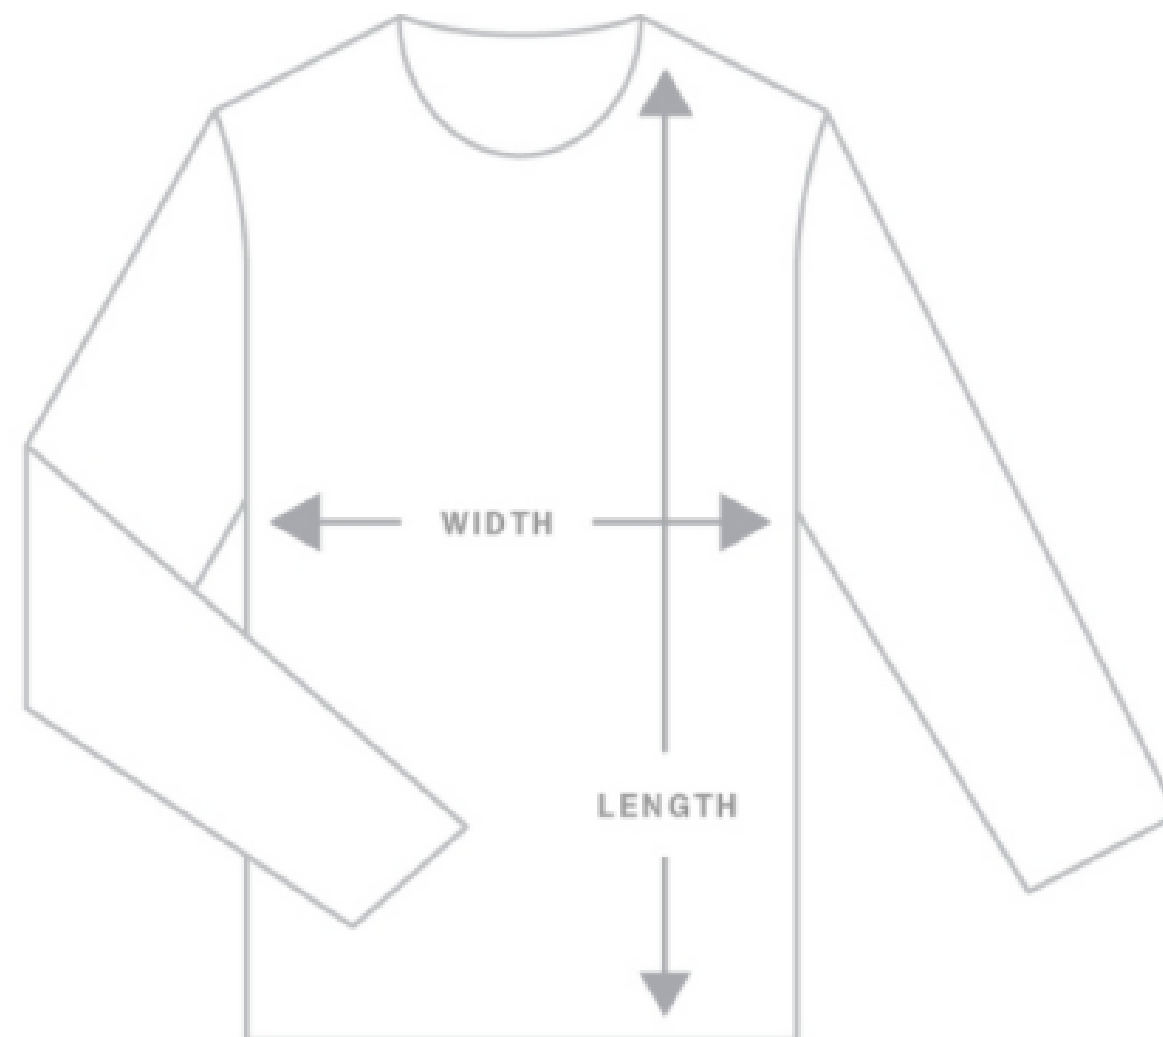

UNISEX HOODED JUMPER

MEASUREMENT	XSM	SML	MED	LRG	XLG	2XL	3XL
Body Width (cm)	49	52	55	58	61	64	67
Body Length (cm)	65	71	74	77	79.5	82	84.5

Please note measurements can vary within 2.5cm, this is within our tolerance.