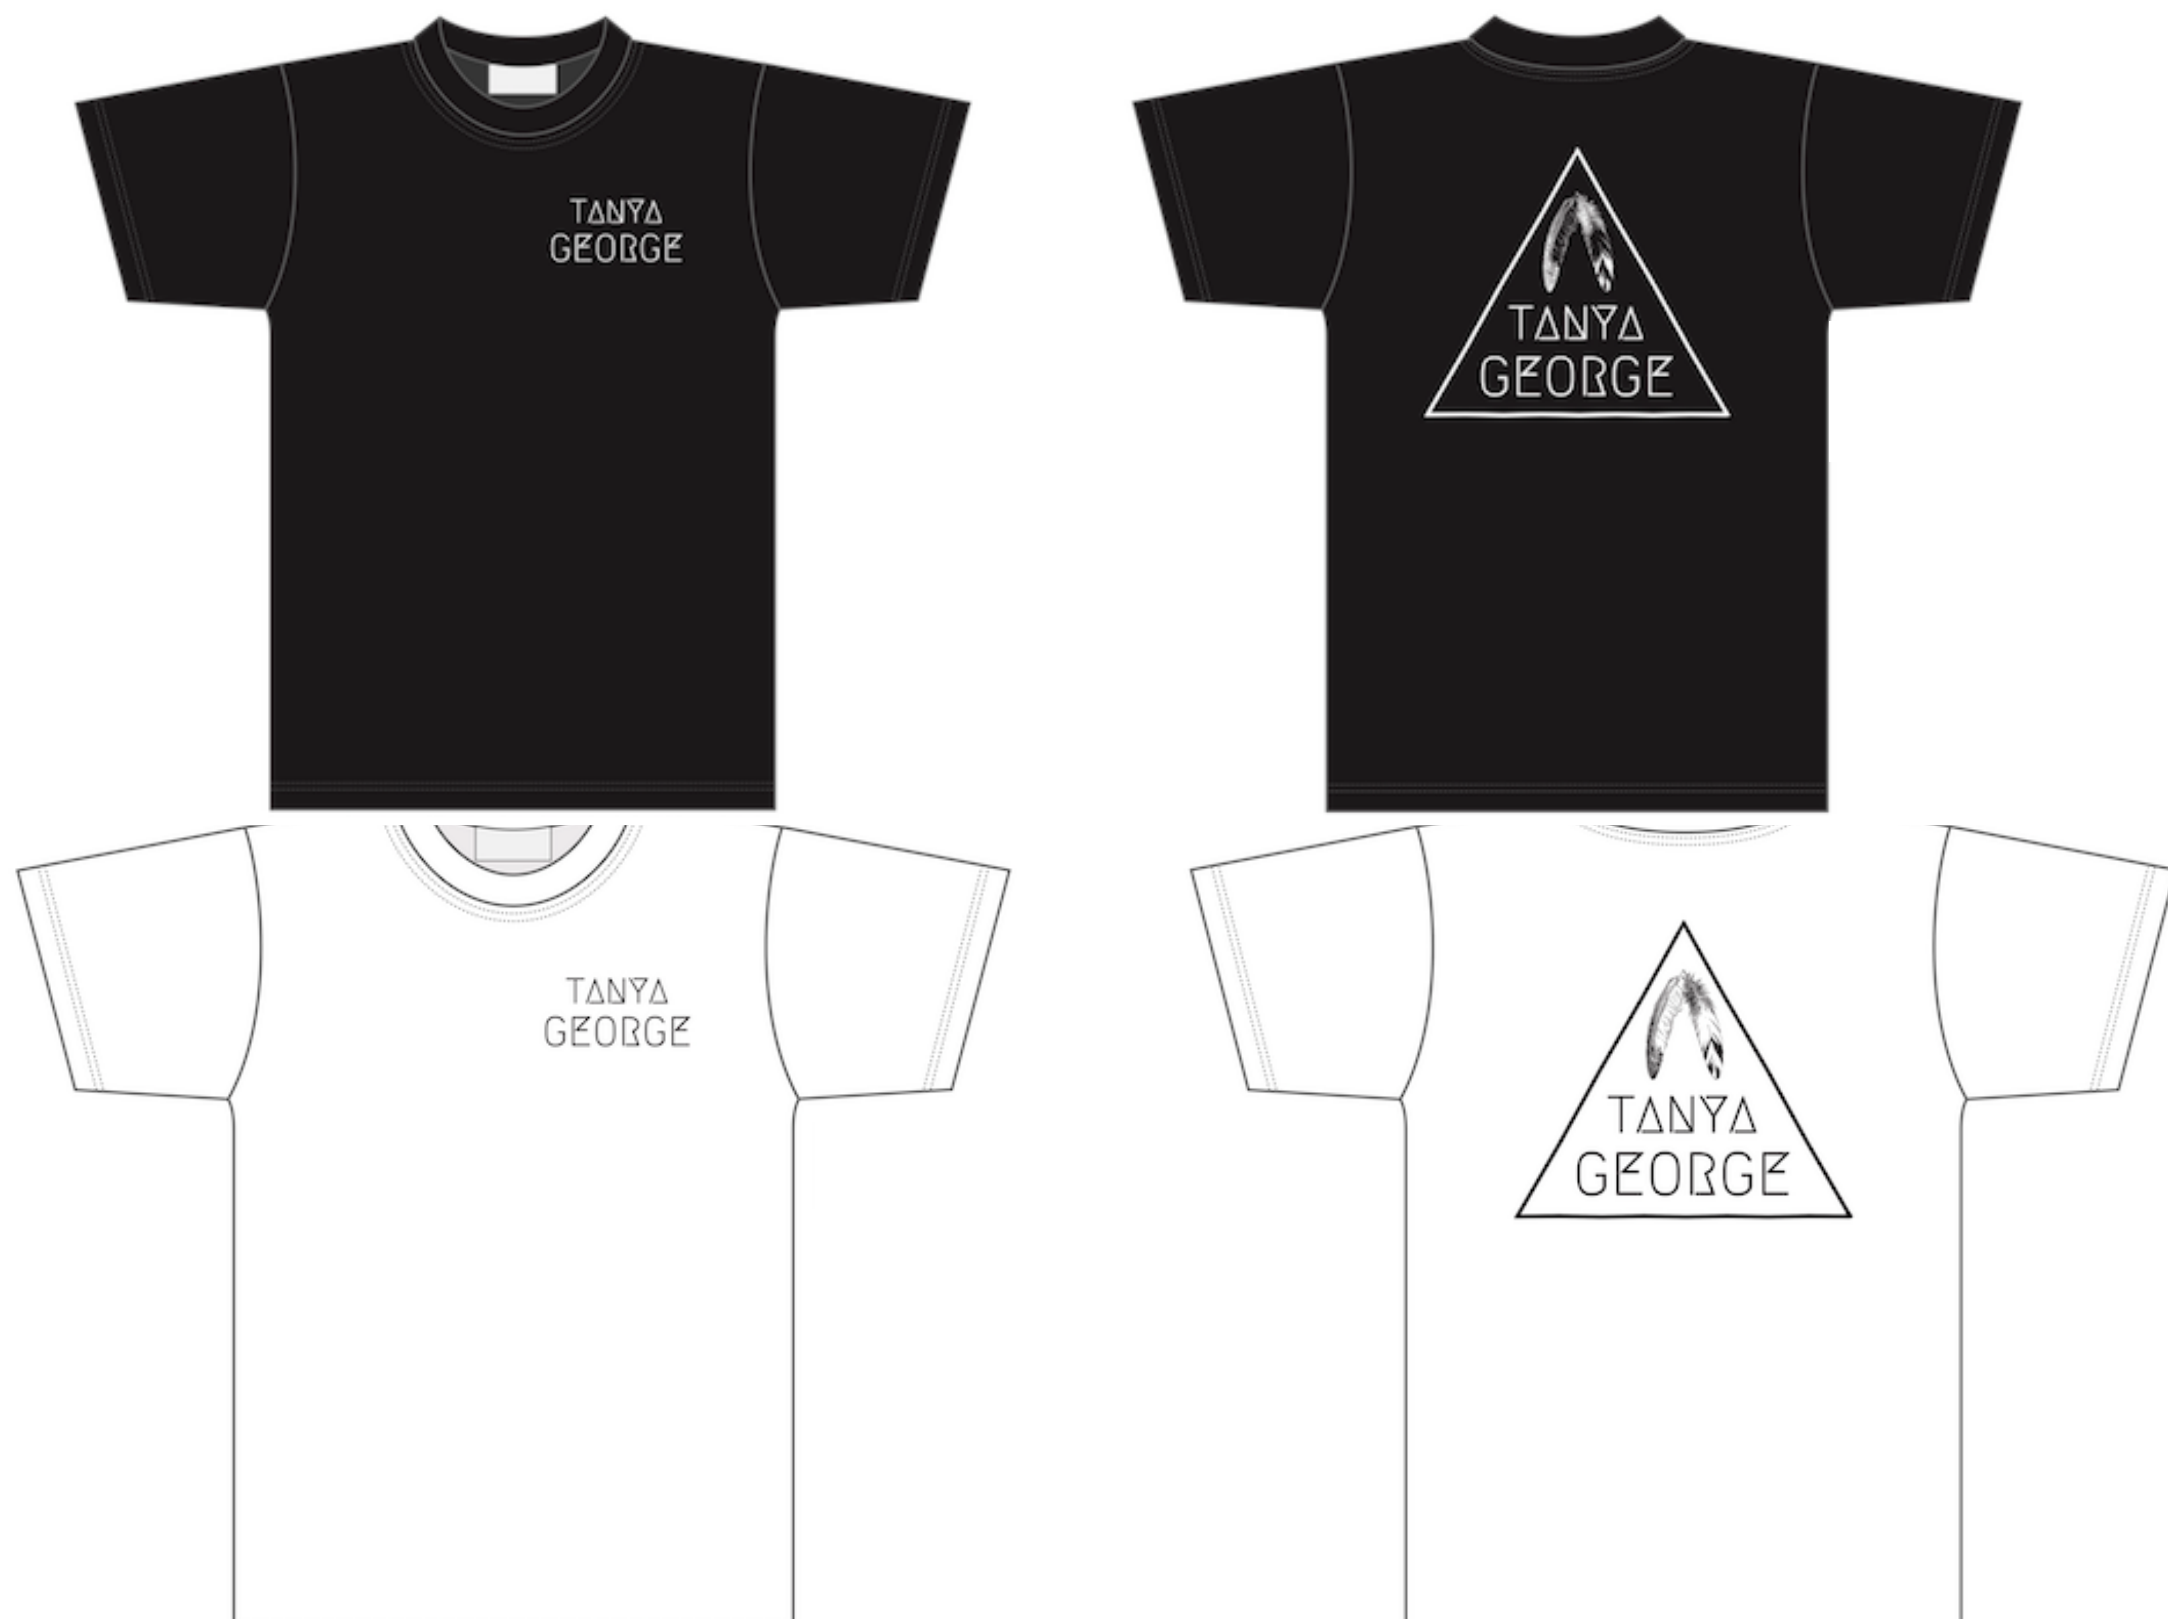

UNISEX T-SHIRT

MEASUREMENT	SML	MED	LRG	XLG	2XL	3XL
Body Width (cm)	47	52	56.5	61	64	68
Body Length (cm)	71	75	78.5	82	83.5	85

Please note measurements can vary within 2.5cm, this is within our tolerance.