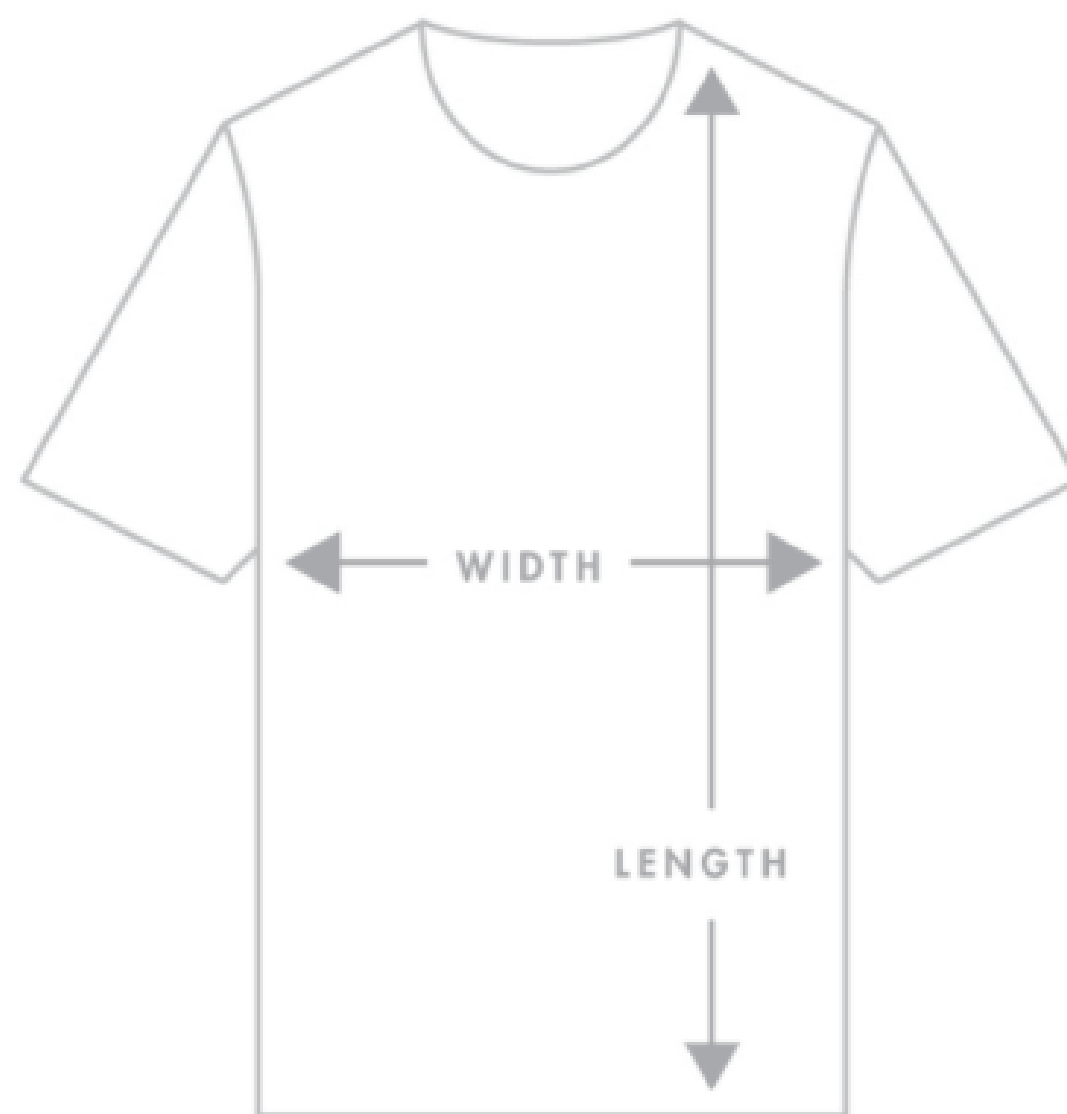

UNISEX T-SHIRT

MEASUREMENT	SML	MED	LRG	XLG	2XL	3XL
Body Width (cm)	47	52	56.5	61	64	68
Body Length (cm)	71	75	78.5	82	83.5	85

Please note measurements can vary within 2.5cm, this is within our tolerance.